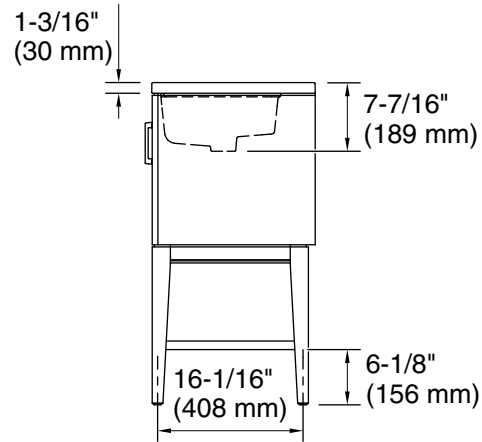

Features

- Three-way adjustable slow-close door hinges for easy cabinet access
- 18" (457 mm) cabinet interior provides ample storage space
- Finish-matched cabinet interior offers generous clearance for plumbing
- Customize your storage with optional accessories such as floor liners, drawer organizers, and perfectly sized containers (sold separately)
- Coordinates with K-33584 upgraded hardware finishes, K-25815 quartz backsplash, and K-25819 quartz side splash (sold separately)

Color	Code	Description
-------	------	-------------

	0	White
	1WX	Grey Slate

Technical Information

All product dimensions are nominal.

Notes

Install this product according to the installation instructions.