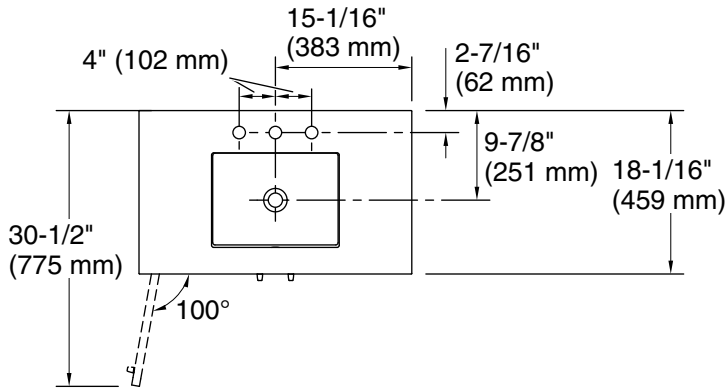

Features

- Three-way adjustable slow-close door hinges for easy cabinet access
- 18" (457 mm) cabinet interior provides ample storage space
- Finish-matched cabinet interior offers generous clearance for plumbing
- Customize your storage with optional accessories such as floor liners, drawer organizers, and perfectly sized containers (sold separately)
- Coordinates with K-33584 upgraded hardware finishes, K-25815 quartz backsplash, and K-25819 quartz side splash (sold separately)

Color	Code	Description
-------	------	-------------

	0	White
	1WX	Grey Slate

Technical Information

All product dimensions are nominal.

Notes

Install this product according to the installation instructions.