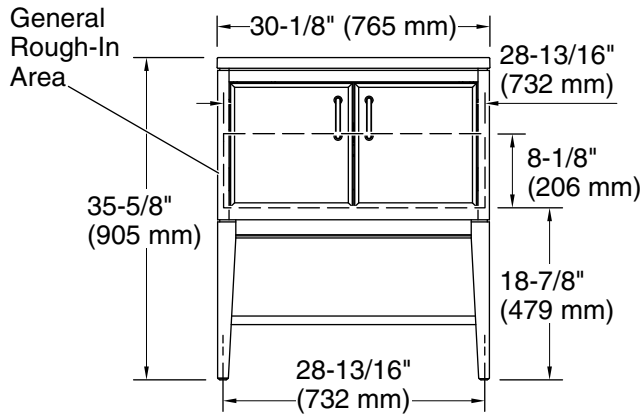

Features

- Three-way adjustable slow-close door hinges for easy cabinet access
- 18" (457 mm) cabinet interior provides ample storage space
- Finish-matched cabinet interior offers generous clearance for plumbing
- Customize your storage with optional accessories such as floor liners, drawer organizers, and perfectly sized containers (sold separately)
- Coordinates with K-33584 upgraded hardware finishes, K-25815 quartz backsplash, and K-25819 quartz side splash (sold separately)

Color	Code	Description
-------	------	-------------

	0	White
	1WX	Grey Slate

Technical Information

All product dimensions are nominal.

Notes

Install this product according to the installation instructions.