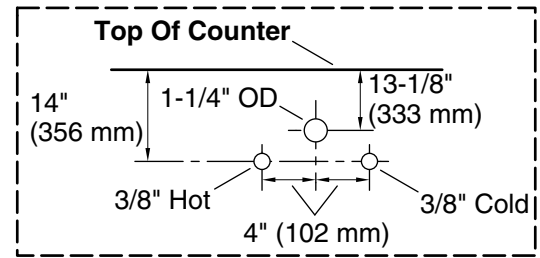

Features

- Three-way adjustable slow-close door hinges for easy cabinet access
- 18" (457 mm) cabinet interior provides ample storage space
- Finish-matched cabinet interior offers generous clearance for plumbing
- Customize your storage with optional accessories such as floor liners, drawer organizers, and perfectly sized containers (sold separately)
- Coordinates with K-33584 upgraded hardware finishes, K-25815 quartz backsplash, and K-25819 quartz side splash (sold separately)

Color	Code	Description
-------	------	-------------

	0	White
	1WX	Grey Slate

Technical Information

All product dimensions are nominal.

Notes

Install this product according to the installation instructions.